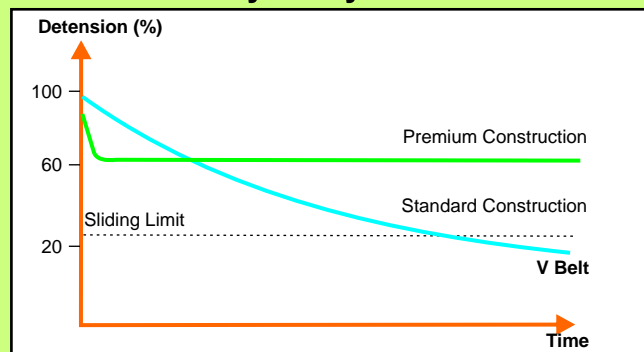

Fenner POWERTRAN® Suitable for Heavy-Duty Applications :

- Reduce friction and heat buildup under shock load with abrasion resistant bareback (non-rubber) double-layer fabric cover.
- Oil and heat resistant chloroprene compound body, rated for 85°C , outperforms other rubbers in harsh operating conditions.
- Extend drive life that allows belt to enter the pulley groove cleanly and smoothly, reducing sidewall wear on belt and pulley.
- Minimal need for retensioning due to stronger-than-steel aramid fiber or Kevlar® tensile cords that reduce belt stretch by 50% over standard V-belts.
- Lateral rigidity for reduced vibration and belt turn-over on multi-groove pulleys.

Fenner POWERTRAN® Wedge belt drives have proven themselves in the toughest applications in Agriculture, Mining, Construction and Manufacturing.

Fenner POWERTRAN® Belt Range :

Available in lengths from 1200 mm to 16000 mm and in belt sections SPB-PT, SPC-PT, 5V-PT and 8V-PT. Also available in Banded version up to length 10400mm.

Fenner POWERTRAN® Belts conform to :

ISO 4184, DIN 2215 and BS 3790, they meet ISO 1813 for static conductivity and have an operating temperature range -30°C to +85°C

Tension Stability Study

Fenner (India) Limited

Corporate Office : Khivraj Complex II, V Floor, 480, Anna Salai, Nandanam, Chennai-600 035.

Tel: 24312450 to 57. Fax: 044 - 24320193.

E.mail : ptd_mhq@fennermail.com Website: www.fennerindia.com

Registered Office : 3, Madurai - Melakkal Road, Kochadai, Madurai - 625 016.

Tel: 2383801, 2383802. Fax: 0452 -2383822.

Branches at : **Ahmedabad** : Shreeji House, 3rd Floor, Behind M.J.Library, Ellis Bridge, Ahmedabad - 386 006. Tel: 079-26578572, 26578590. **Bangalore** : No.20, New Timber Yard Layout, Mysore Road, Bangalore - 560 026. Tel: 080-26756333, Fax: 080-26741001. **Hyderabad** : 6-16/3/2, Kukatpally, Hyderabad 500072. 040-23810112, 23813626. **Indore** : 24, Sitabagh Colony, Dhenu Market, Indore - 452 001, Tel: 0731 -2538248. Fax: 0731-4043935. **Jaipur** : A-21, Opp. State Bank of India, Bais Godown, Industrial Area, Jaipur-302006, Tel:0141-2211075, 93148 70878. **Kanpur** : 112/371 (A), Swaroop Nagar, Kanpur -208 002, Tel : 0512-2525304, 2540915. Fax: 0512-2294071. **Kochi** : 32/364-A,A-I,A-II Masjid Road, Palarivattom, Kochi - 682 025.Tel : 0484-3242480 Ph:98950 71066Tel : 0484-3242480. **Kolkata** : 56-D, Mirza Ghalib Street, Kolkata-700 016. Tel: 033-22298784, 22298791. Fax : 033 - 22290701, 22297880. **Ludhiana** : B-XVII/ 2820/48, Opp to Adam Park, Jammu Colony, Link Road, Ludhiana -141 003. Tel : 0161-2410214, Telefax : 0161-2443791. **Madurai** : 117/6E, Madurai - Usilampatti Road, Meenakshipuram, Madurai-625 016. Tel: 0452-2383920, Telefax : 0452-2383921. **Mumbai** : 105, Gauri Complex, Sector-11, CBD-Belapur, Navi Mumbai-400 614. Tel: 022-27560985, 022-27580236. Fax : 022-27563330. **New Delhi** : 2nd Floor, Delite Theatre Building, Asaf Ali Road, New Delhi-110002. Tel: 011-23243112, 23243113, 23243153 & 23243154. Fax : 011-23243114.