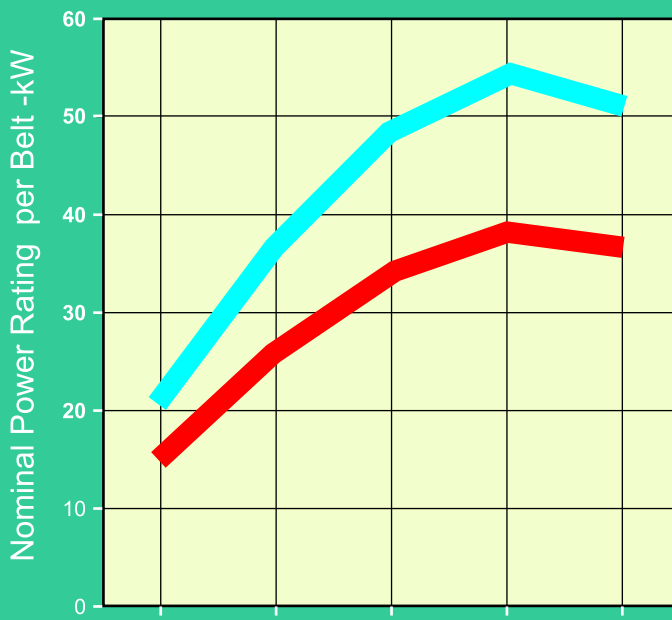

## Green Cover Belts

**The Twin Advantage Belts**

Power Rating Graph of SPC 5600 PT @PCD315mm, Speed Ratio =1:1

RPM	500	1000	1500	2000	2500
Poly-F Plus Belt	14.75	25.96	33.93	37.79	36.5
POWERTRAN <sup>®</sup> Belt	20.21	36.86	48.01	53.66	51.1